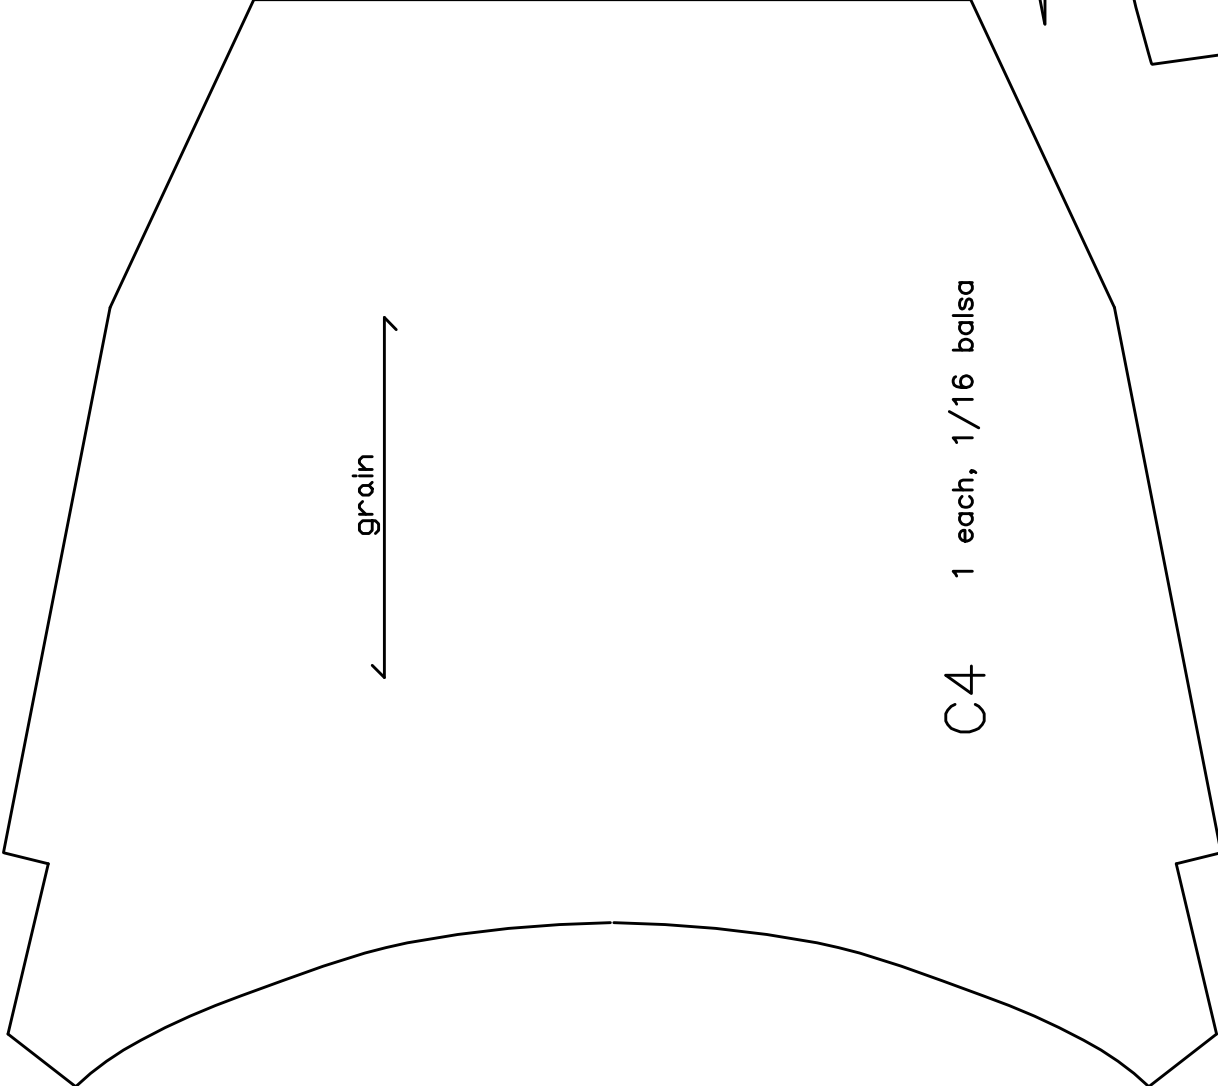

1/16" Balsa

WINDSHIELD

1 each, .015 clear polycarbonate